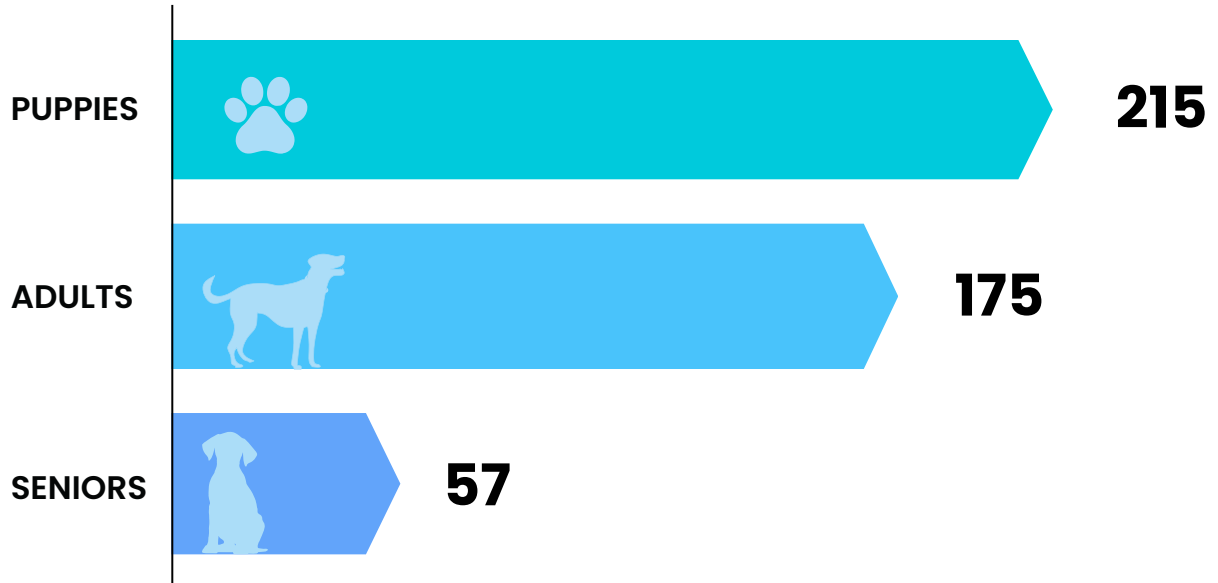

DOGS SAVED

SCCR ADOPTIONS LAST FISCAL YEAR

SCCR DOGS CAME FROM...

Illinois, Indiana, Alabama, Kentucky, Arkansas, and Puerto Rico.

LAST FISCAL YEAR

DOGS SAVED SINCE SCCR'S FOUNDING IN 2011

LAST FISCAL YEAR

SUCCESS STORIES

Panda

Unfortunately, many pets end up in shelters because their owners pass without a plan for their pet. One such dog was Panda who had a loving home in Kentucky but, when his owner passed, Panda ended up in a shelter. At 8-years-old, Panda was energetic, fun, and had a ton of love to give so SCCR worked with our KY rescue partner to bring him into our care. Being such a happy boy, Panda quickly found new parents and loves to play tug with his new dad.