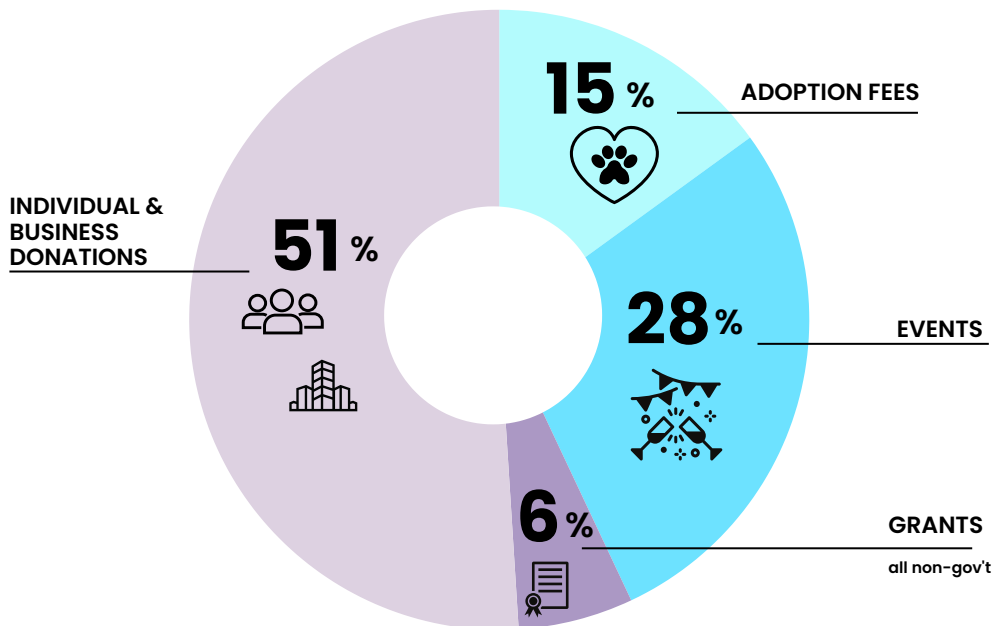

We were able to help Panda find a new loving home and organize a free community seminar to educate pet owners on including their pet in their estate plan. We are proud to be a community resource that helps pets have a loving home for life!

Woofy Harrelson

Woofy Harrelson was surrendered to a shelter in Alabama with heartworm disease. The shelter employees found Woofy to be loving and smart and asked us to accept him into our rescue.

We were happy to accept Woofy and he was brought to SCCR in June where he quickly settled into a foster home. Woofy went to his first adoption show in July and found a wonderful home! SCCR paid for his heartworm treatment and we are ecstatic that he could go through this rigorous and months-long treatment in a quiet, comfortable, and loving home.

FINANCIAL OVERVIEW

LAST FISCAL YEAR

SCCR EXPENSES

SCCR INCOME

The generosity of our community is instrumental in supporting our mission of rescuing responsibly.SM Your donations have a direct and meaningful impact on the over 6,300 lives we have saved. Thank you for your support of Second City Canine Rescue!

OPERATING COSTS LAST FISCAL YEAR

SCCR Achieves the Highest Ratings in Nonprofit Industry Benchmarks!

THE VALUE OF RESCUED COMPANIONS

We believe in the importance of accessibility—
Everyone deserves the chance to rescue!