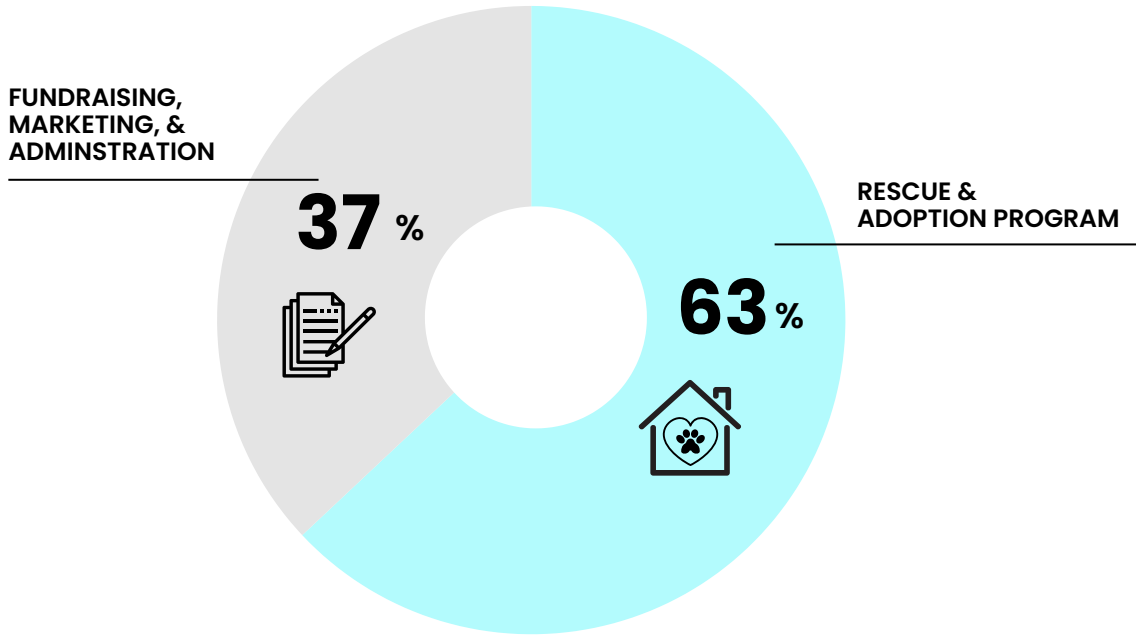

In our 2023-2024 fiscal year, we were thrilled to save our 6,000th dog! We cannot do this work without the dedication of thousands of volunteers, from our board of directors and fosters to adoption show dog handlers and the hundreds of other dog lovers who dedicate their valuable time. Our success is largely due to these wonderful people, and I thank each of them from the bottom of my heart.

We were able to help Panda find a new loving home and organize a free community seminar to educate pet owners on including their pet in their estate plan. We are proud to be a community resource that helps pets have a loving home for life!

Woofy Harrelson

Woofy Harrelson was surrendered to a shelter in Alabama with heartworm disease. The shelter employees found Woofy to be loving and smart and asked us to accept him into our rescue.

We were happy to accept Woofy and he was brought to SCCR in June where he quickly settled into a foster home. Woofy went to his first adoption show in July and found a wonderful home! SCCR paid for his heartworm treatment and we are ecstatic that he could go through this rigorous and months-long treatment in a quiet, comfortable, and loving home.

FINANCIAL OVERVIEW

LAST FISCAL YEAR

SCCR EXPENSES

SCCR INCOME

The generosity of our community is instrumental in supporting our mission of rescuing responsibly.SM Your donations have a direct and meaningful impact on the over 6,300 lives we have saved. Thank you for your support of Second City Canine Rescue!