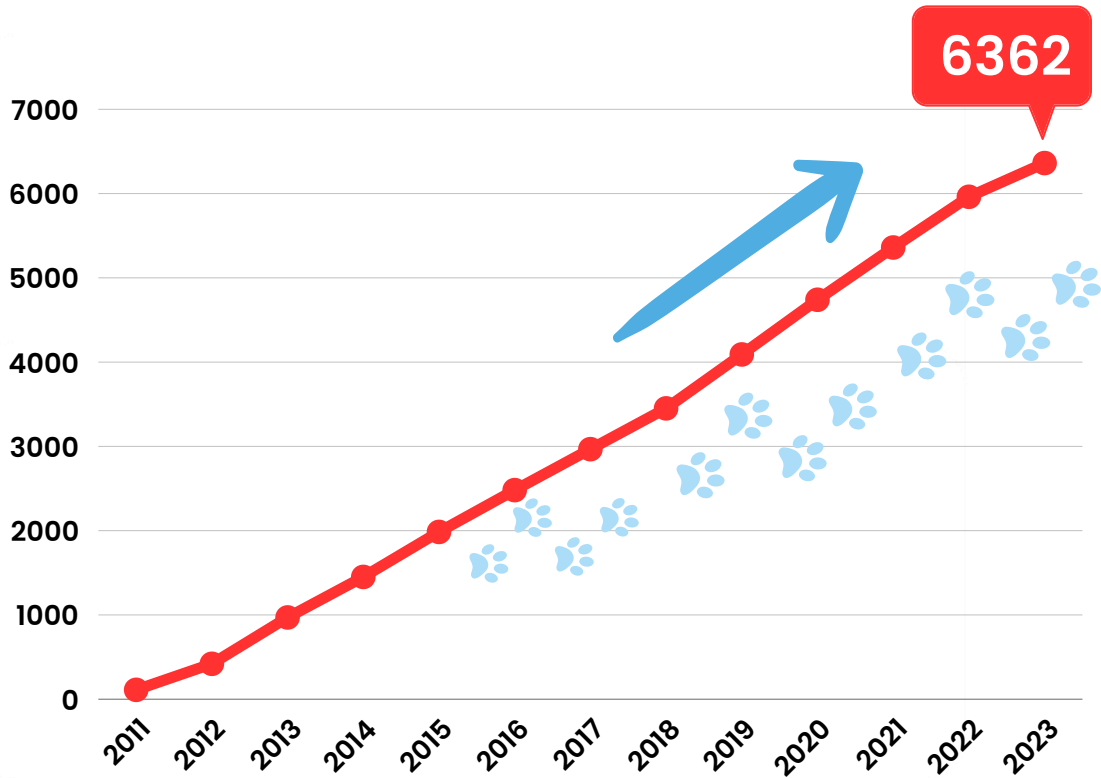

DOGS SAVED

SCCR ADOPTIONS LAST FISCAL YEAR

SCCR DOGS CAME FROM...

Illinois, Indiana, Alabama, Kentucky, Arkansas, and Puerto Rico.

LAST FISCAL YEAR

DOGS SAVED SINCE SCCR'S FOUNDING IN 2011

LAST FISCAL YEAR

SUCCESS STORIES

Panda

Unfortunately, many pets end up in shelters because their owners pass without a plan for their pet. One such dog was Panda who had a loving home in Kentucky but, when his owner passed, Panda ended up in a shelter. At 8-years-old, Panda was energetic, fun, and had a ton of love to give so SCCR worked with our KY rescue partner to bring him into our care. Being such a happy boy, Panda quickly found new parents and loves to play tug with his new dad.