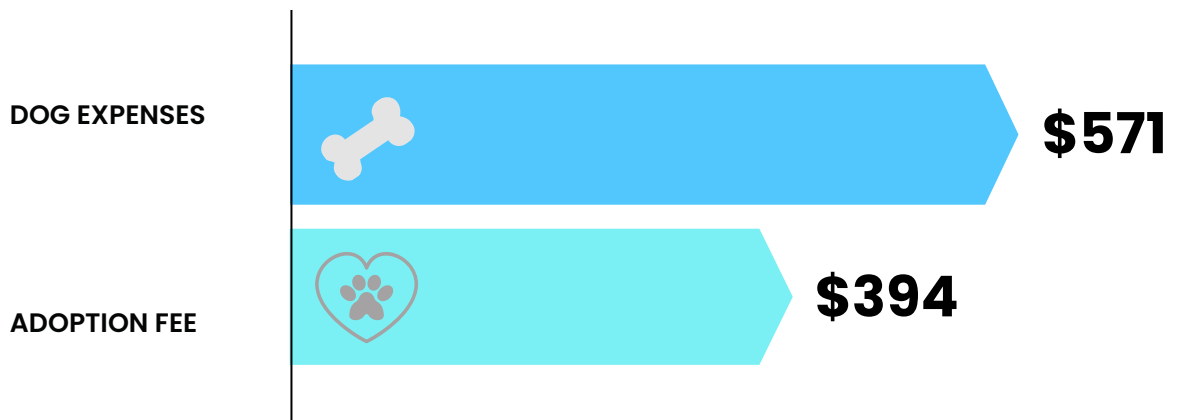

THE VALUE OF RESCUED COMPANIONS

We believe in the importance of accessibility—
Everyone deserves the chance to rescue!

We're proud of all the work we do to keep our adoption fees low, regardless of breed or health history. Although our senior dogs have the highest cost of care, they have the lowest adoption fees to maximize their chances of finding a caring and loving home to spend their golden years. After all, rescuing a dog is truly a priceless experience!

AVERAGE DOG EXPENSES VS ADOPTION FEE