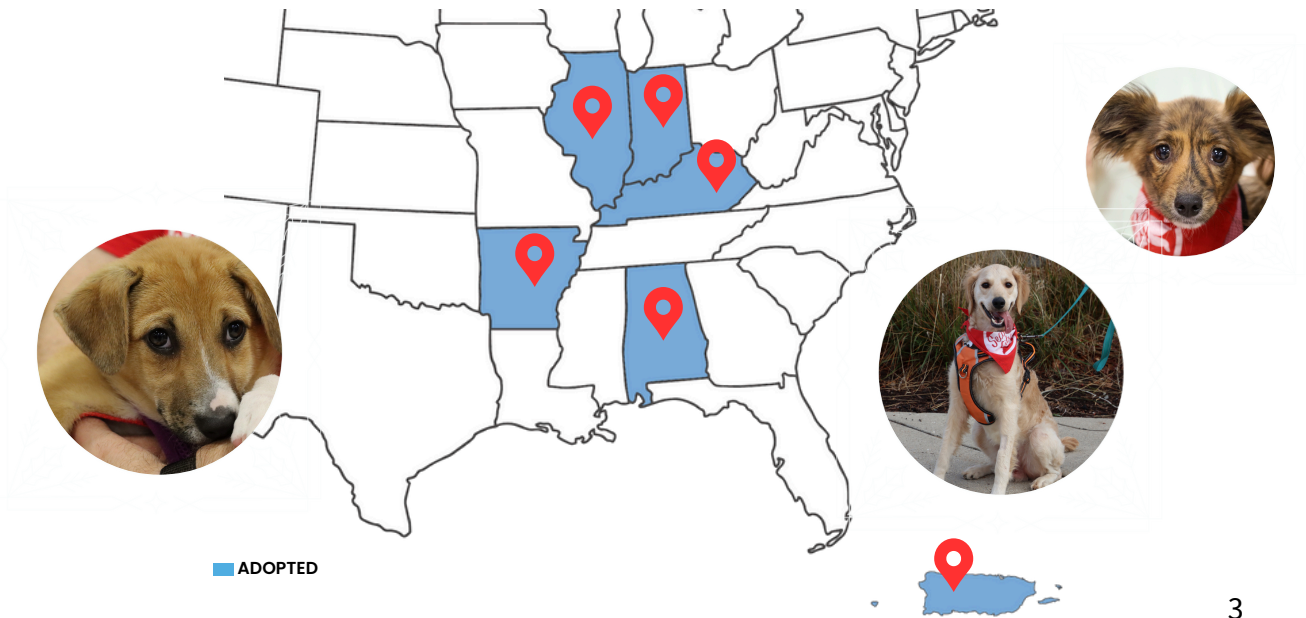

DOGS SAVED

SCCR ADOPTIONS LAST FISCAL YEAR

SCCR DOGS CAME FROM...

Illinois, Indiana, Alabama, Kentucky, Arkansas, and Puerto Rico.

LAST FISCAL YEAR

DOGS SAVED SINCE SCCR'S FOUNDING IN 2011

LAST FISCAL YEAR

SUCCESS STORIES

Panda

Unfortunately, many pets end up in shelters because their owners pass without a plan for their pet. One such dog was Panda who had a loving home in Kentucky but, when his owner passed, Panda ended up in a shelter. At 8-years-old, Panda was energetic, fun, and had a ton of love to give so SCCR worked with our KY rescue partner to bring him into our care. Being such a happy boy, Panda quickly found new parents and loves to play tug with his new dad.

Woofy Harrelson

Woofy Harrelson was surrendered to a shelter in Alabama with heartworm disease. The shelter employees found Woofy to be loving and smart and asked us to accept him into our rescue.

We were happy to accept Woofy and he was brought to SCCR in June where he quickly settled into a foster home. Woofy went to his first adoption show in July and found a wonderful home! SCCR paid for his heartworm treatment and we are ecstatic that he could go through this rigorous and months-long treatment in a quiet, comfortable, and loving home.