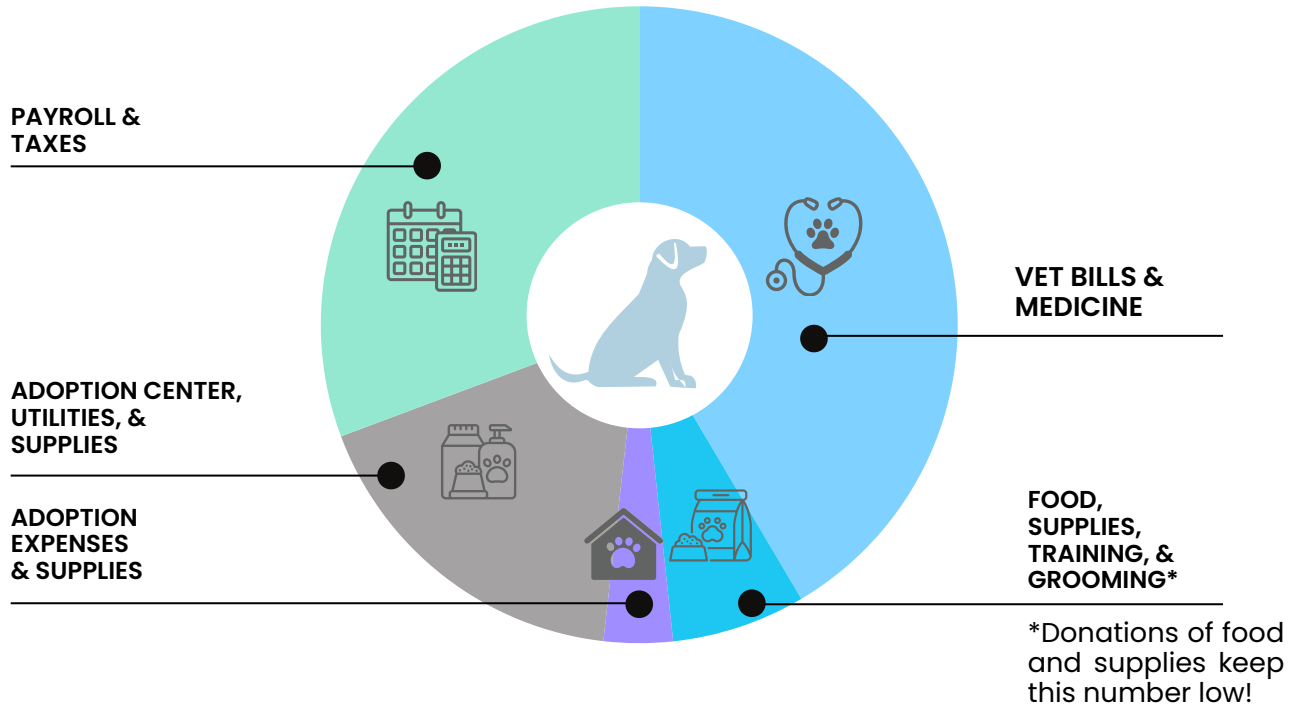

Woofy Harrelson

Woofy Harrelson was surrendered to a shelter in Alabama with heartworm disease. The shelter employees found Woofy to be loving and smart and asked us to accept him into our rescue.

We were happy to accept Woofy and he was brought to SCCR in June where he quickly settled into a foster home. Woofy went to his first adoption show in July and found a wonderful home! SCCR paid for his heartworm treatment and we are ecstatic that he could go through this rigorous and months-long treatment in a quiet, comfortable, and loving home.

FINANCIAL OVERVIEW

LAST FISCAL YEAR

SCCR EXPENSES

SCCR INCOME

The generosity of our community is instrumental in supporting our mission of rescuing responsibly.SM Your donations have a direct and meaningful impact on the over 6,300 lives we have saved. Thank you for your support of Second City Canine Rescue!

OPERATING COSTS LAST FISCAL YEAR

SCCR Achieves the Highest Ratings in Nonprofit Industry Benchmarks!

THE VALUE OF RESCUED COMPANIONS

We believe in the importance of accessibility—
Everyone deserves the chance to rescue!

We're proud of all the work we do to keep our adoption fees low, regardless of breed or health history. Although our senior dogs have the highest cost of care, they have the lowest adoption fees to maximize their chances of finding a caring and loving home to spend their golden years. After all, rescuing a dog is truly a priceless experience!